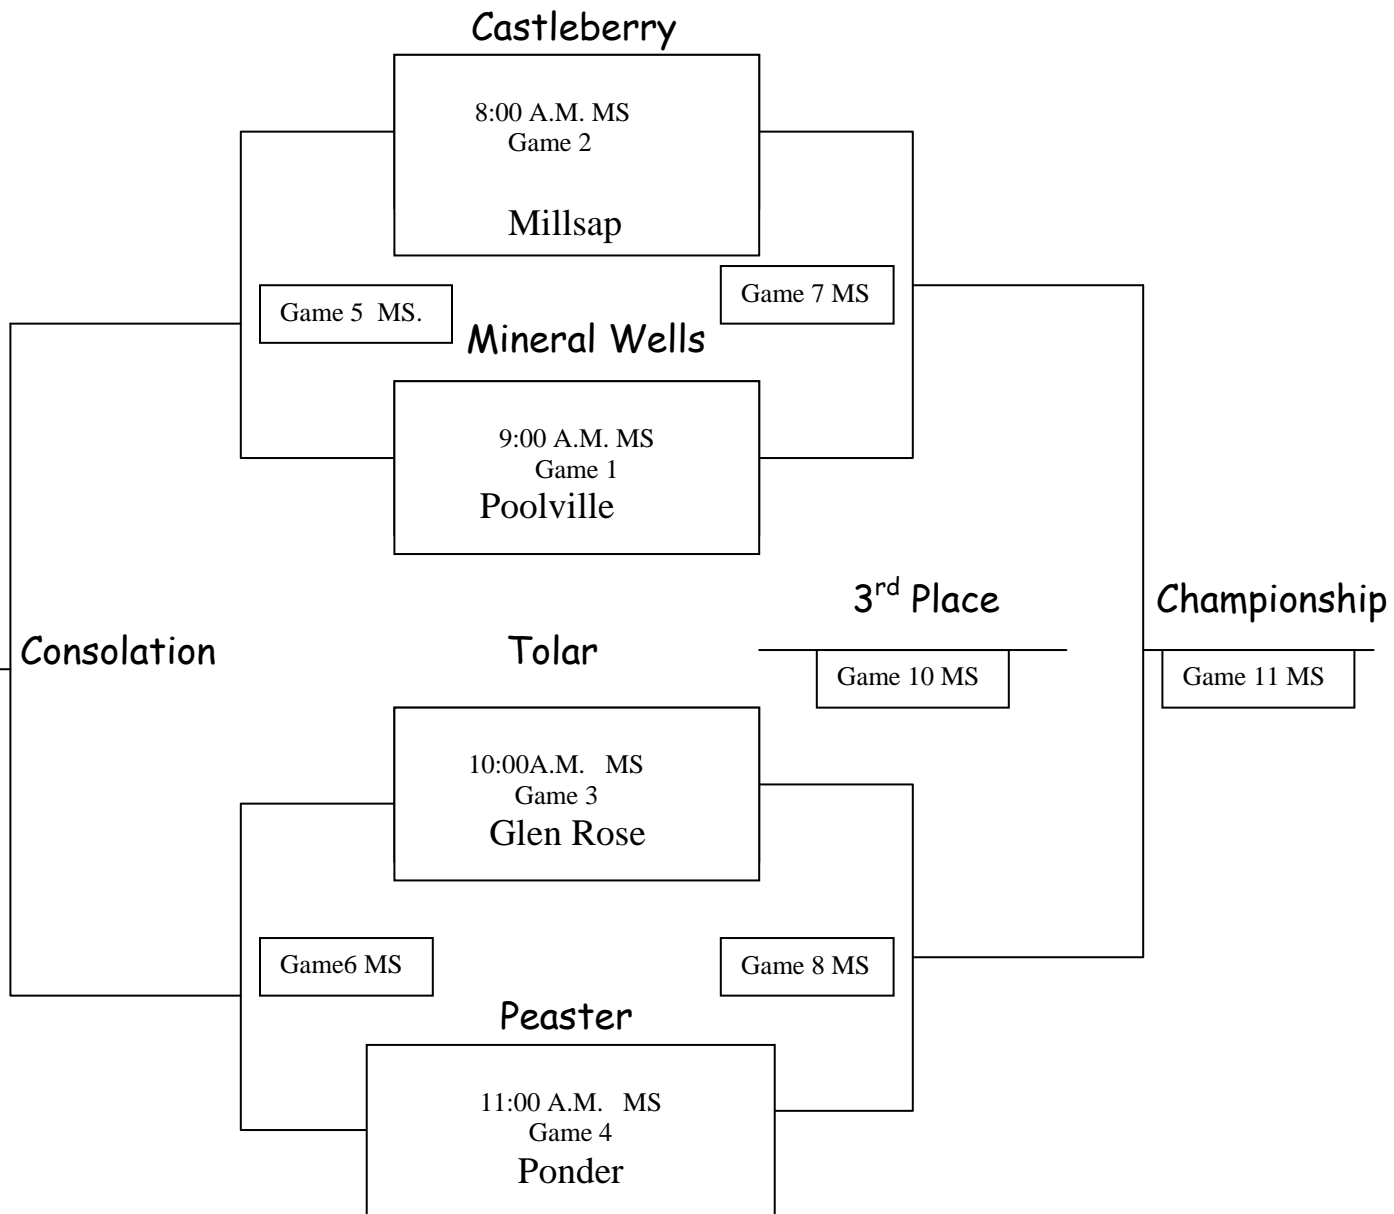

Peaster FR Tournament - Sept. 19, 2009 MS Gym

All games will be 2 out of 3 with the third game to 15.

After the first round, games will be played immediately following the previous game.

The physical address to the new High School is **3600 Harwell Lake Road**. If you are coming from Weatherford it is located just before you get to the old Middle School. Harwell Lake Road is the first right as you come into town off of Hwy 920. If you are coming from the North, Harwell Lake Road is just past the existing H.S. and M.S. and will be to your left.